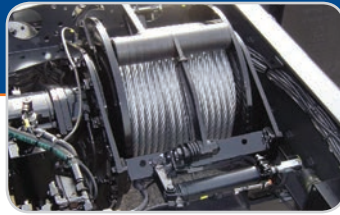

Standard features for ROTZLER HZ winches

- High-quality planetary gearbox
- High-performance hydraulic motor
- Hydraulically ventilated spring-loaded multi-disc brake
- Dog clutch for uncoupling the gear train
- Slack rope free wheeling prevents unwinding of the loose rope

Civil Applications of ROTZLER HZ

Through its optimized installation dimensions, its low weight and great performance, the ROTZLER HZ is a powerful and reliable tool for pulling heavy loads. With a compact design and versatile options, the ROTZLER HZ enables flexible use e.g. in recovery and towing vehicles or low-loading trucks.